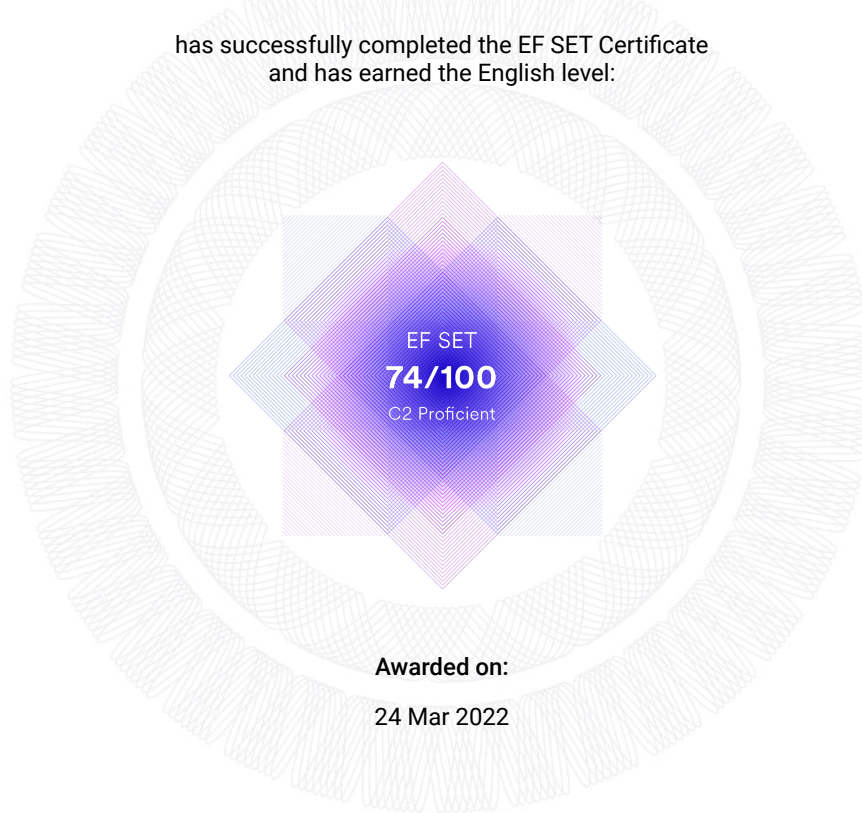

This is to certify that

Evlaeva Valya

has successfully completed the EF SET Certificate
and has earned the English level:

Awarded on:

24 Mar 2022

Understanding the results

EF SET	1-30	31-40	41-50	51-60	61-70	71-100
CEFR	A1 Beginner	A2 Elementary	B1 Intermediate	B2 Upper Intermediate	C1 Advanced	C2 Proficient

Your level of English is **74/100** on the EF SET score scale and **C2 Proficient** according to the Common European Framework of Reference (CEFR). This score is calculated as an average of your reading and listening scores